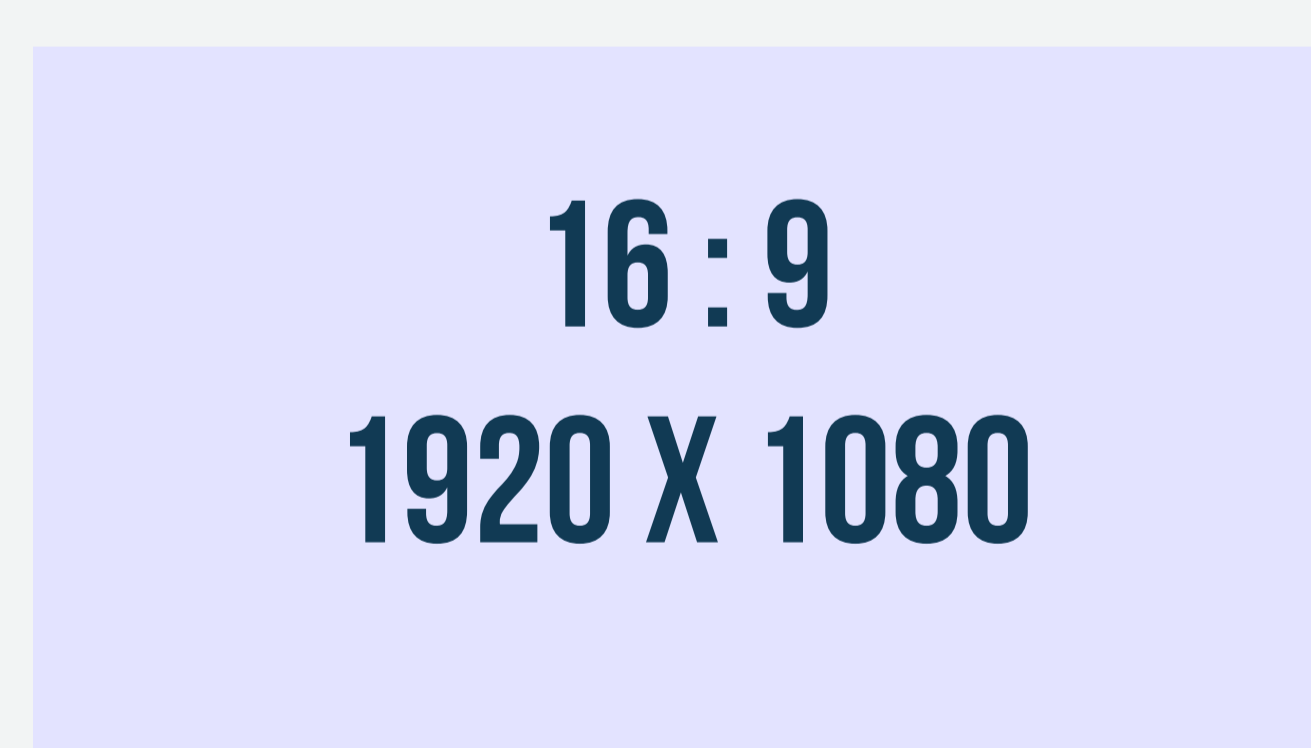

## INSTAGRAM POST DIMENSIONS: FEED

**SQUARE**

**VERTICAL**

**HORIZONTAL**

## INSTAGRAM POST DIMENSIONS: STORIES

**VERTICAL**

**MIN RATIO**

## INSTAGRAM POST DIMENSIONS: CAROUSELS

**SQUARE**

**VERTICAL**

**HORIZONTAL**

## INSTAGRAM POST DIMENSIONS: REELS

**VERTICAL**

**PREVIEW**