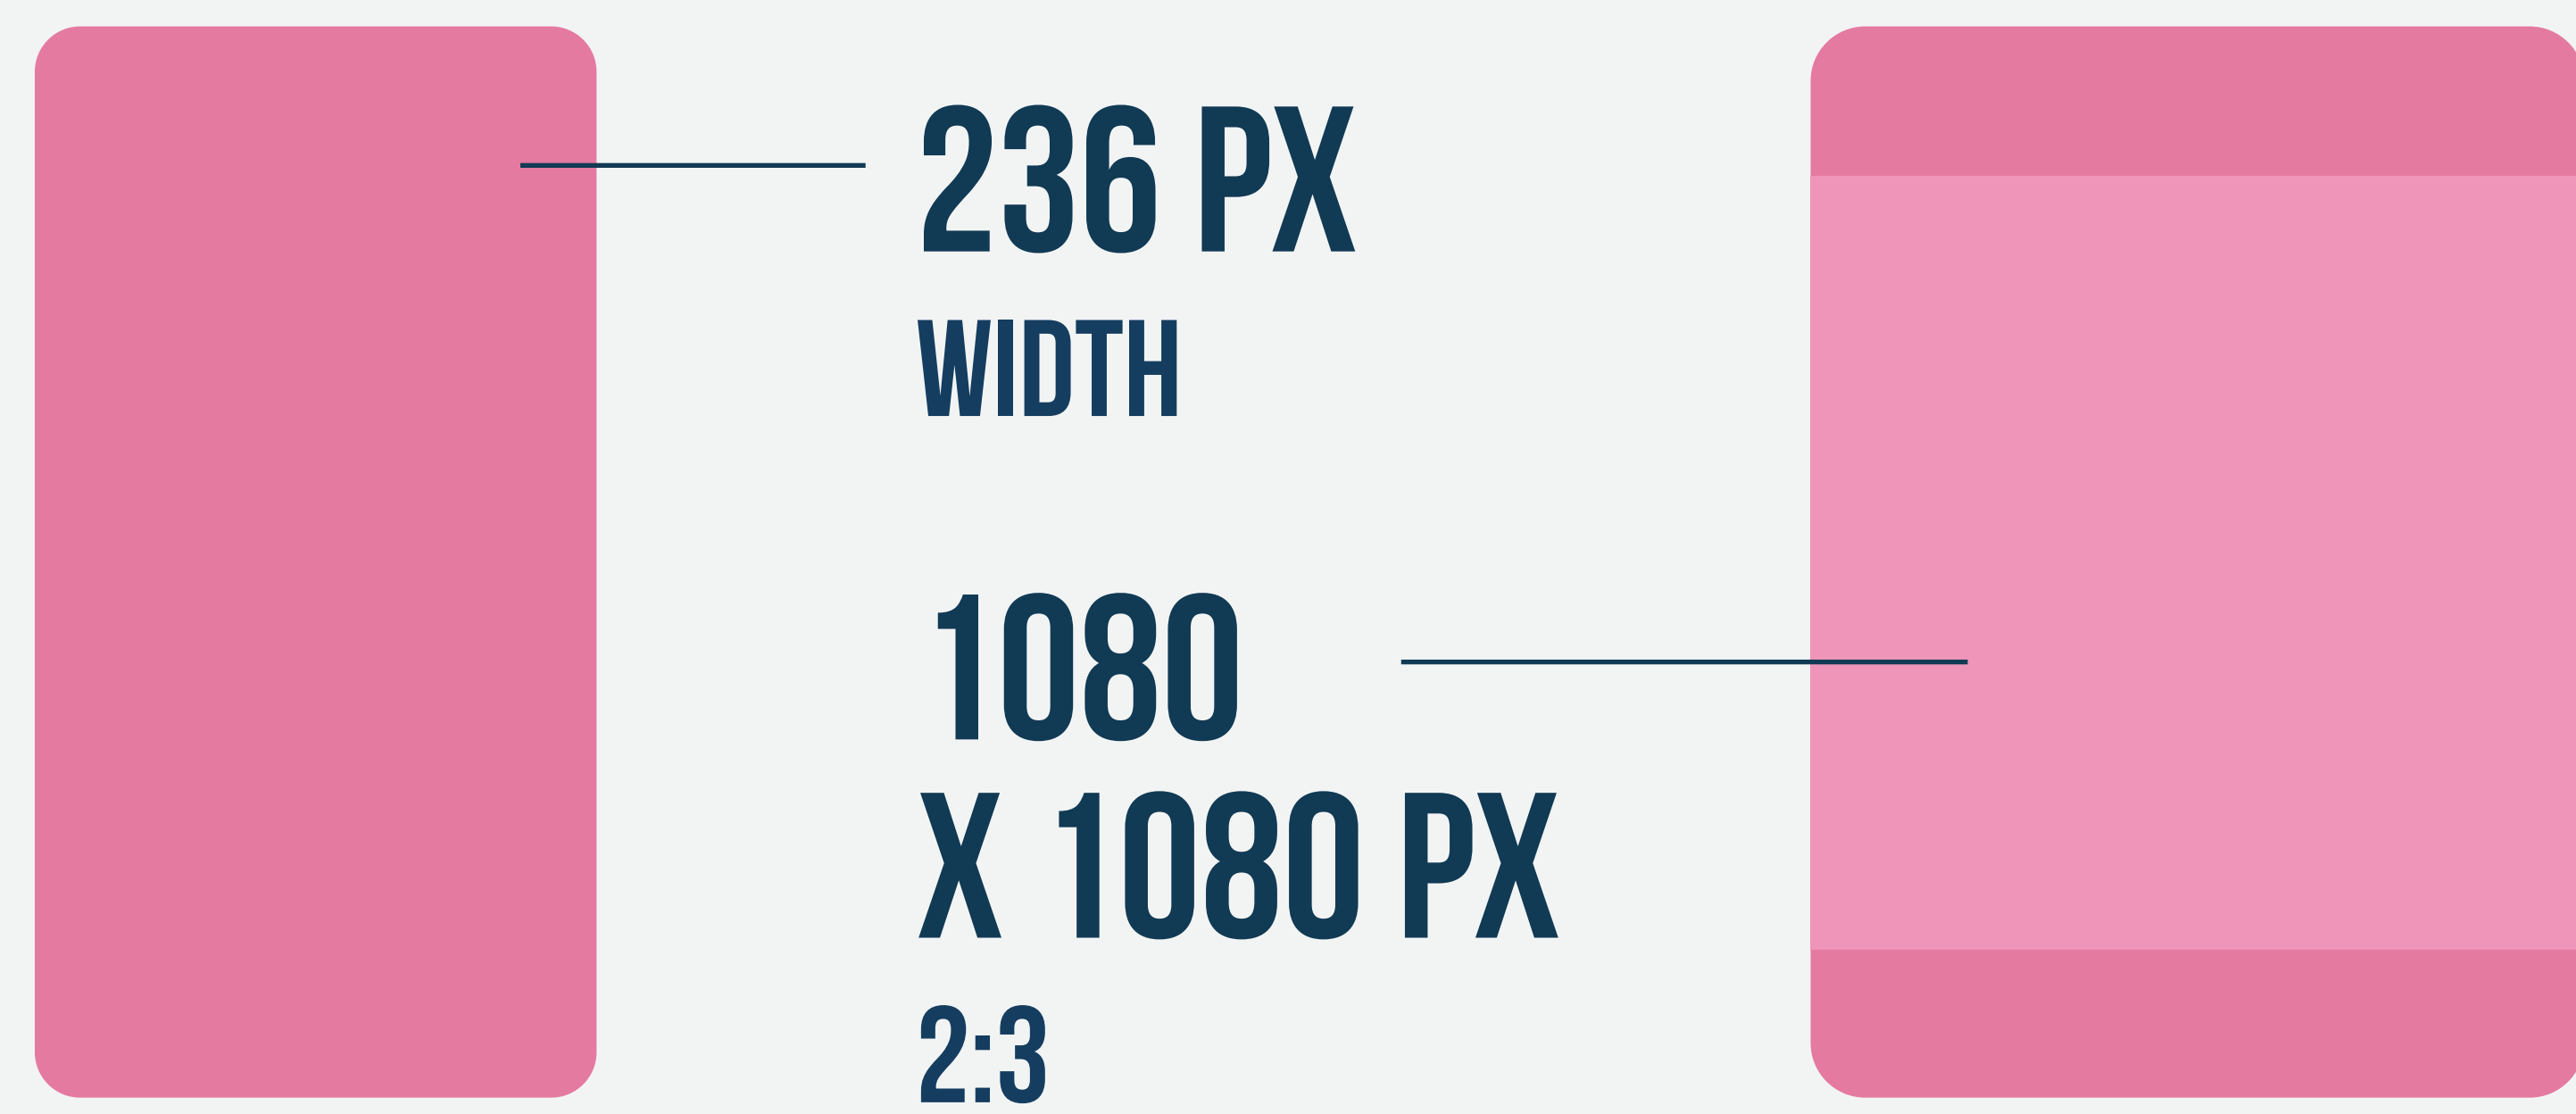

PINTEREST DIMENSIONS BY TYPE

PINTEREST IMAGE SIZES: PROFILE PICTURE

The profile picture will appear as a circle

YOUTUBE DIMENSIONS: BANNER IMAGE

PINTEREST IMAGE SIZES: PINS

Pro Tip: Keeping the 2:3 aspect ratio ensures your brand's audience sees all the image's details on their feed. Both PNG and JPEG files are accepted

PINTEREST IMAGE SIZES: COLLECTIONS PINS

Max file size: 10MB.

PINTEREST IMAGE SIZES: STORY PINS

9:16 1080 X 1080

Max file size of 20MB.

PINTEREST IMAGE SIZES: CAROUSEL PINS

1000 X 1000
PX

1:1

1000 X 1500
PX

2:3

Note: If you use **Publer**, carousels will be automatically cropped based on the first photo's aspect ratio.

Pro Tip: Up to 5 images can be included in a carousel.

PINTEREST DIMENSIONS: ADS

APP INSTALL ADS:

2:3
1000 X 1500
PX

SHOPPING ADS:

2:3
1000 X 1500
PX

CAROUSEL ADS:

1:1
1000 X 1000
PX

2:3
1000 X 1500
PX