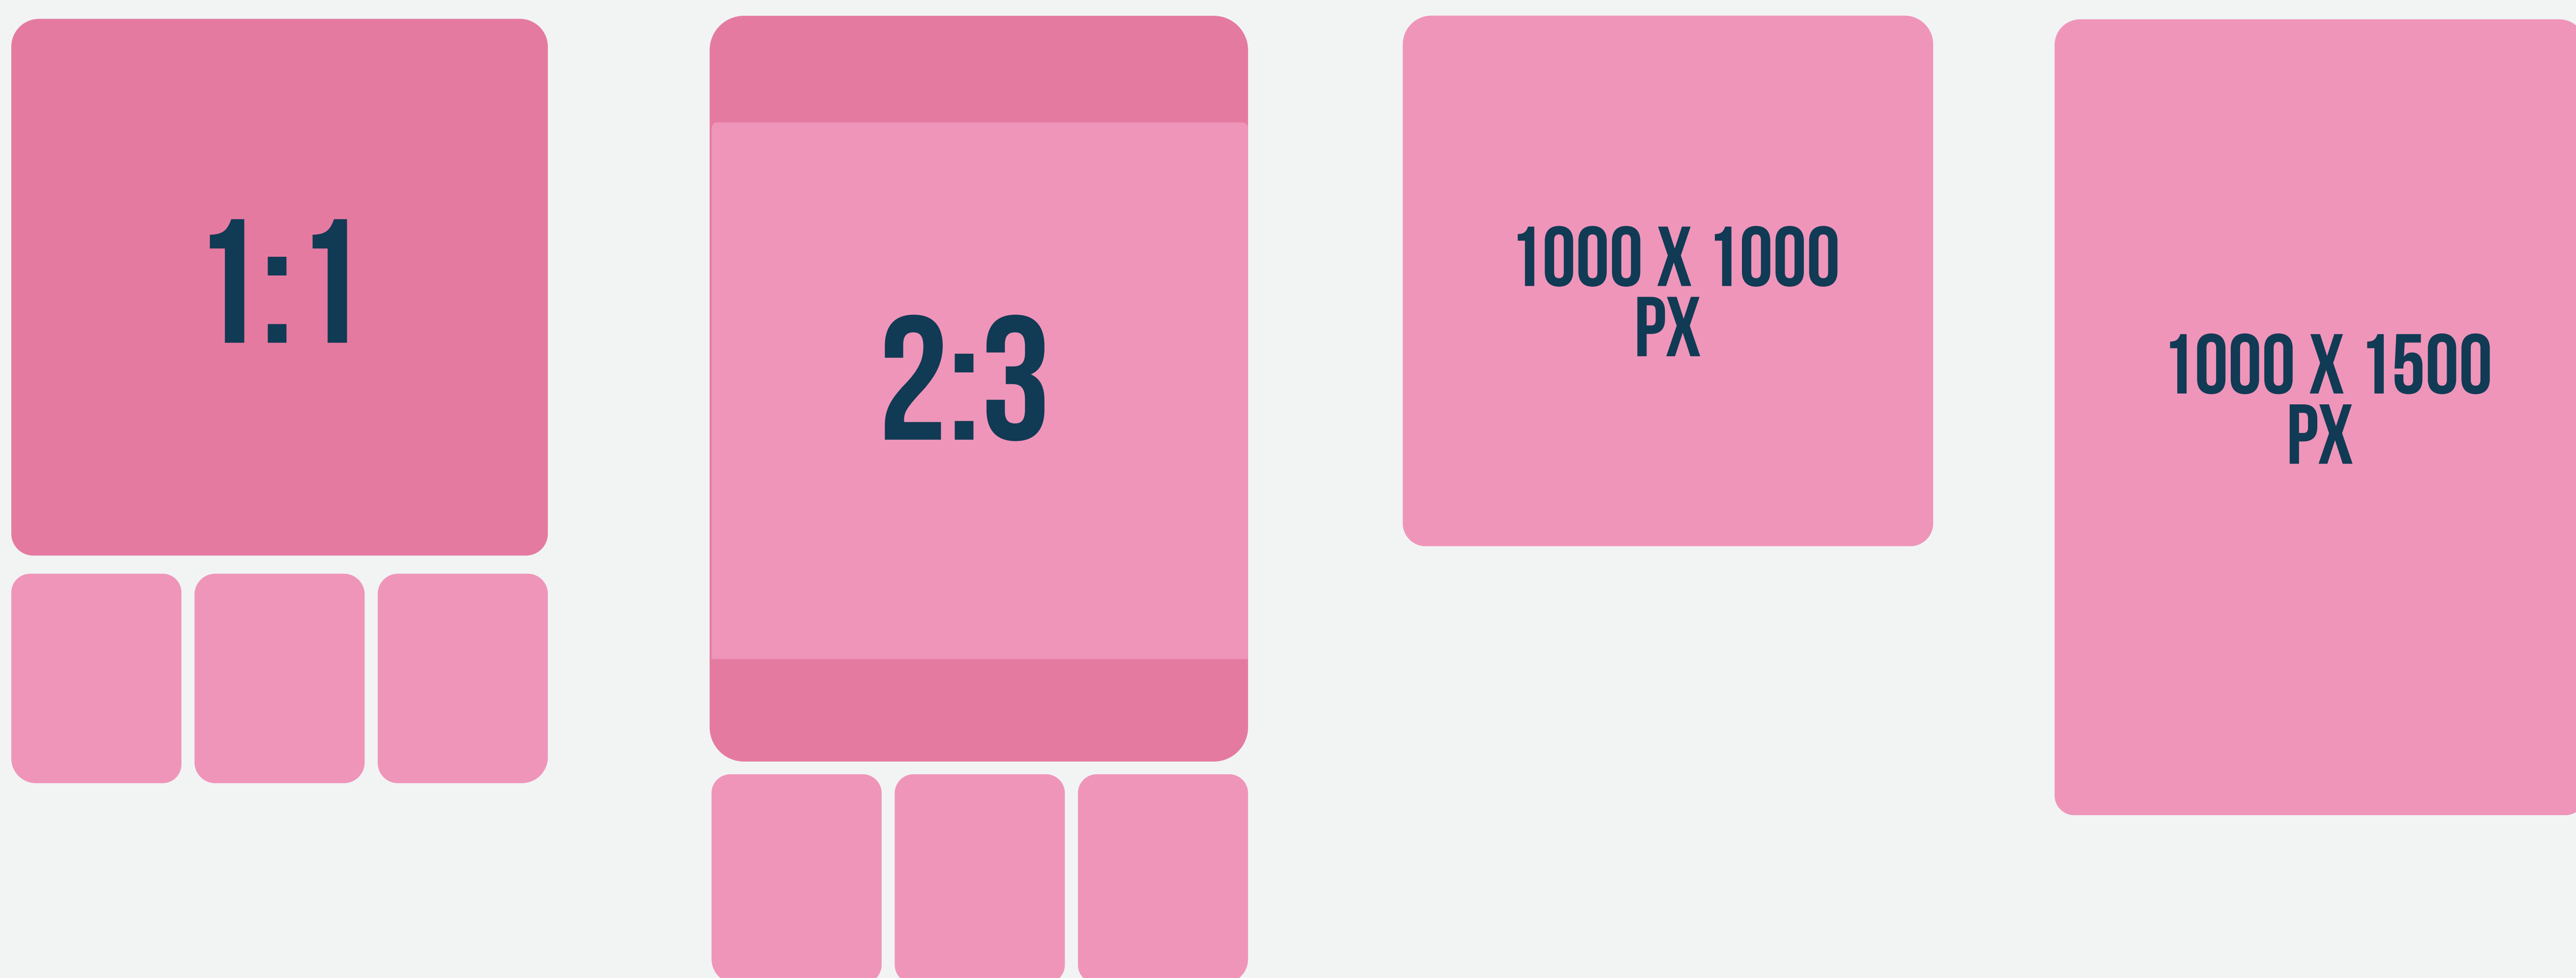

PINTEREST DIMENSIONS BY TYPE

PINTEREST IMAGE SIZES: PROFILE PICTURE

The profile picture will appear as a circle

YOUTUBE DIMENSIONS: BANNER IMAGE

PINTEREST IMAGE SIZES: PINS

Pro Tip: Keeping the 2:3 aspect ratio ensures your brand's audience sees all the image's details on their feed. Both PNG and JPEG files are accepted

PINTEREST IMAGE SIZES: COLLECTIONS PINS

Max file size: 10MB.

PINTEREST IMAGE SIZES: STORY PINS

9:16 1080 X 1080

Max file size of 20MB.

PINTEREST IMAGE SIZES: CAROUSEL PINS

1000 X 1000
PX

1:1

1000 X 1500
PX

2:3

Note: If you use **Publer**, carousels will be automatically cropped based on the first photo's aspect ratio.

Pro Tip: Up to 5 images can be included in a carousel.

PINTEREST DIMENSIONS: ADS

APP INSTALL ADS:

2:3
1000 X 1500
PX

SHOPPING ADS:

2:3
1000 X 1500
PX

CAROUSEL ADS:

1:1
1000 X 1000
PX

2:3
1000 X 1500
PX